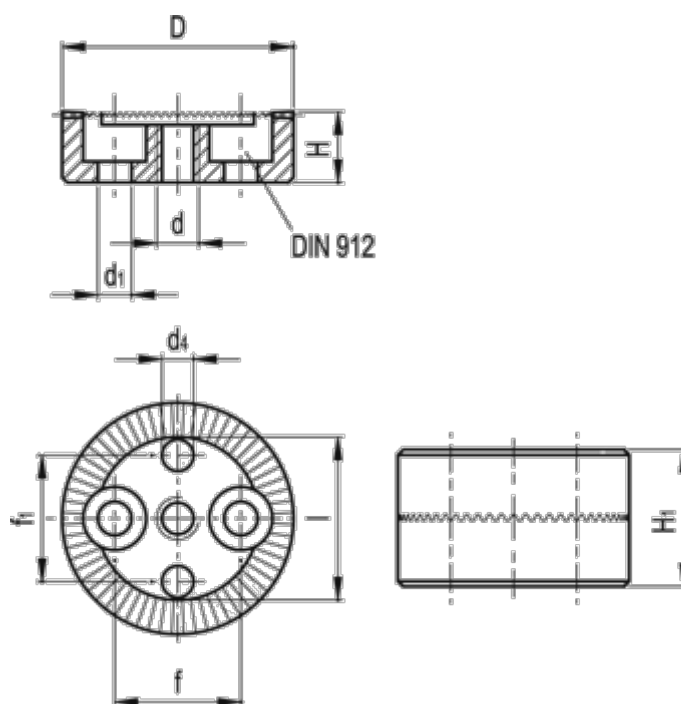

# Data Sheet

Article number: 20654531

Description: E+G Serrated locking plate  
GN 187.4-22-48-A-ST

## Measures

D	= 22	l	= 15.5
d	= M4	Number of teeth	= 48
d1	= 3.2	Weight (g)	= 15
d4 H11	= 3		
f	= 12		
f1	= 12		
H +/-0.9	= 6.5		
H1	= 13		